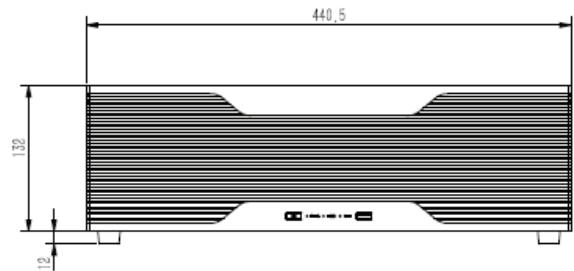

Split screen	1x1, 1x2, 1x3, 2x1: 1/2/3/4/6/8/9/10/13/16 1x4, 1x5, 1x6, 1x7, 1x8, 2x2, 2x3, 2x4, 3x2, 3x3, 4x2: 1/2/3/4/6/8/9/10/13/16/20/25/36 2x5, 2x6, 2x7, 2x8, 3x4, 3x5, 4x3, 5x2, 5x3: 1/2/3/4/6/8/9/10/13/16/20/25/ 36/40/64/81 4x4: 1/2/3/4/6/8/9/10/13/16/20/25/36/40 /64/81/100
Decoding format	Alcon encapsulation format, ONVIF, RTSP
Decoding bandwidth	400Mbps
Network interface	2, 10/100/1000 Mbps self-adaptive management network interface
Serial interface	2xRS-232 (1xRJ45), 2xRS-485
USB interface	1xUSB 3.0, 2xUSB 2.0
Audio input	1-ch, 3.5 mm connector
Audio output	1-ch, 3.5 mm connector
Alarm input	8
Alarm output	8
Power supply	AC220V
Power consumption	≤73W
Redundant power supply	Support
Reset button	Support
Working temperature	-10°C~55°C
Working humidity	10%~90% RH
Dimensions	441x404x144mm, (17.36x15.91x5.67 inch)
Weight	8.2kg (18.07lb)

DIMENSIONS

*Product specifications and availability are subject to change without notice.