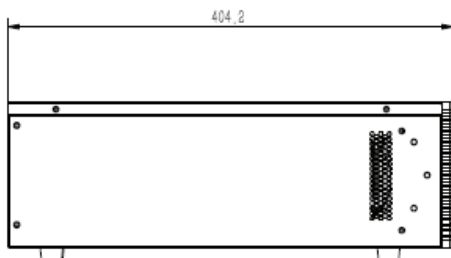

Split screen	1x1, 1x2, 1x3, 2x1: 1/2/3/4/6/8/9/10/13/16 1x4, 1x5, 1x6, 1x7, 1x8, 2x2, 2x3, 2x4, 3x2, 3x3, 4x2: 1/2/3/4/6/8/9/10/13/16/20/25/36 2x5, 2x6, 2x7, 2x8, 3x4, 3x5, 4x3, 5x2, 5x3: 1/2/3/4/6/8/9/10/13/16/20/25/ 36/40/64/81 4x4: 1/2/3/4/6/8/9/10/13/16/20/25/36/40 /64/81/100
Decoding format	Alcon encapsulation format, ONVIF, RTSP
Decoding bandwidth	400Mbps
Network interface	2, 10/100/1000 Mbps self-adaptive management network interface
Serial interface	2xRS-232 (1xRJ45), 2xRS-485
USB interface	1xUSB 3.0, 2xUSB 2.0
Audio input	1-ch, 3.5 mm connector
Audio output	1-ch, 3.5 mm connector
Alarm input	8
Alarm output	8
Power supply	AC220V
Power consumption	≤73W
Redundant power supply	Support
Reset button	Support
Working temperature	-10°C~55°C
Working humidity	10%~90% RH
Dimensions	441x404x144mm, (17.36x15.91x5.67 inch)
Weight	8.2kg (18.07lb)

DIMENSIONS

*Product specifications and availability are subject to change without notice.