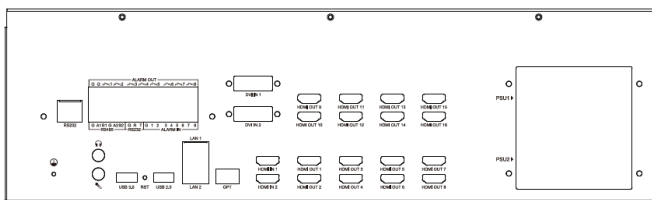

Split screen	1x1, 1x2, 1x3, 2x1: 1/2/3/4/6/8/9/10/13/16 1x4, 1x5, 1x6, 1x7, 1x8, 2x2, 2x3, 2x4, 3x2, 3x3, 4x2: 1/2/3/4/6/8/9/10/13/16/20/25/36 2x5, 2x6, 2x7, 2x8, 3x4, 3x5, 4x3, 5x2, 5x3: 1/2/3/4/6/8/9/10/13/16/20/25/ 36/40/64/81 4x4: 1/2/3/4/6/8/9/10/13/16/20/25/36/40 /64/81/100
Decoding format	Alcon encapsulation format, ONVIF, RTSP
Decoding bandwidth	400Mbps
Network interface	2, 10/100/1000 Mbps self-adaptive management network interface
Serial interface	2xRS-232 (1xRJ45), 2xRS-485
USB interface	1xUSB 3.0, 2xUSB 2.0
Audio input	1-ch, 3.5 mm connector
Audio output	1-ch, 3.5 mm connector
Alarm input	8
Alarm output	8
Power supply	AC220V
Power consumption	≤73W
Redundant power supply	Support
Reset button	Support
Working temperature	-10°C~55°C
Working humidity	10%~90% RH
Dimensions	441x404x144mm, (17.36x15.91x5.67 inch)
Weight	8.2kg (18.07lb)

DIMENSIONS

*Product specifications and availability are subject to change without notice.