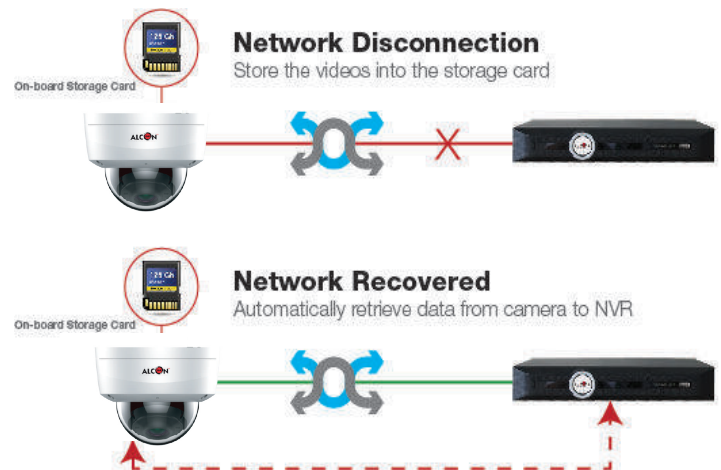

ANR FEATURES

NVRs (Network Video Recorders) with the ANR (Automatic Network Replenishment) function can automatically store video data on the IPC (Internet Protocol Camera) storage card when the network is disconnected. After recovery of the network, the NVR automatically retrieves the video data stored on the camera.

TRIPLE STREAMING

The Alcon all Camera Series supports 3 simultaneous streams. Stream 1 for Local Recording and Viewing at full resolution, stream 2 for Remote viewing and recording over the internet and stream 3 for special applications, Smart Phones and hand held devices. Keeping in mind the growing trend of video analytics and Smart Phone applications, this feature enhances analytics and mobile viewing experience over conventional IP Camera having Dual Stream only

ELECTROMAGNETIC PROTECTION

The Camera also comes with Lightning, surge and voltage transient protection which meets electromagnetic compatibility standard EN 55035:2017. This standard protects the camera from lightning & over power.

HIGH LIGHT CONTROL

Alcon HLC function is designed to allow camera capture vehicle plate license. HLC stands for Hight-light compensation, this technology is esigned to optimize the brightness of images through using digital signal processing.