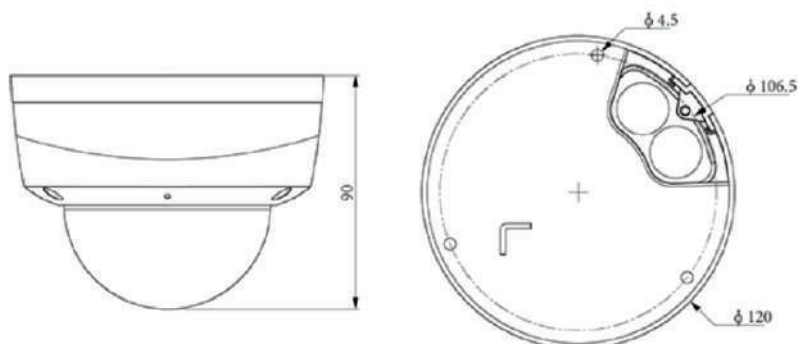

DIMENSIONS

ORDERING INFORMATION

AL-5002-MPC-HD8CMDK

8MP Starlight 30-40M IR Dome Camera

*Product specifications and availability are subject to change without notice.