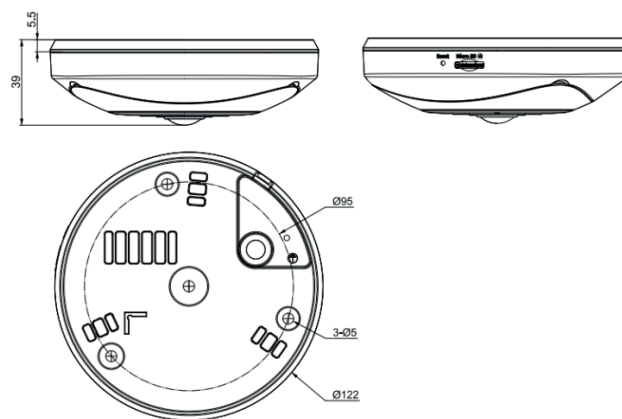

Region of Interest

A region of interest is a specified part of a Alcon CCTV camera view that is highlighted and broadcast to a separate stream from a camera.

ANR Features

NVRs (Network Video Recorders) with the ANR (Automatic Network Replenishment) function can automatically store video data on the IPC (Internet Protocol Camera) storage card when the network is disconnected. After recovery of the network, the NVR automatically retrieves the video data stored on the camera.

Interface	
Communication Interface	1 RJ45 10M/ 100M self adaptive Ethernet port
Audio I/O	1channel in;1channel out
Alarm I/O	1channel in,3mA,3.3VDC;1channel out,30mA,12VDC
Built-In Mic	Yes
Reset Button	Yes
On-board storage	Built-in Micro SD card slot, up to 512 GB
General	
Web Client Language	14languages English/Spanish/Korean/Italian/Turkish/Russian/Thai/French/Polish/Dutch/Hebrew/Arabic/Vietnamese/German/Ukrainian
Operating Temperature	-10°C-50°C
Operating Humidity	0-95%
Storage Temperature	-10°C-50°C
Storage Humidity	0-95%(non-condensing)
Power Supply	DC12V±25%,MAX 8.5W;POE 802.3at,MAX 9.5W
Protection	Surge protection 2000V;Lightning proof 6000V
Boundary Dimensions	122(L)122(W)39(H)mm
Package Dimensions	140(L)140(W)120(H)mm
GrossWeight	0.416kg
NetWeight	0.26kg
Certification	BIS, CE, RoHS & FCC

DIMENSION

AL-5002-MPC-HD5CMF

5 MP S+265 360° Indoor Panoramic Camera

*Product specifications and availability are subject to change without notice.