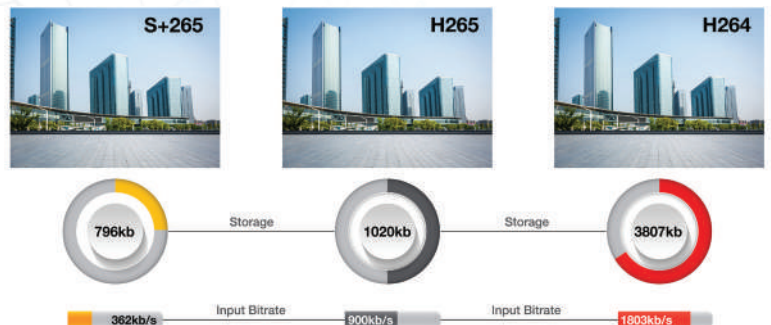

S+265 can save approximate 50% bitrate than H.265 technology, saves 70%-80% bandwidth compared with H.264