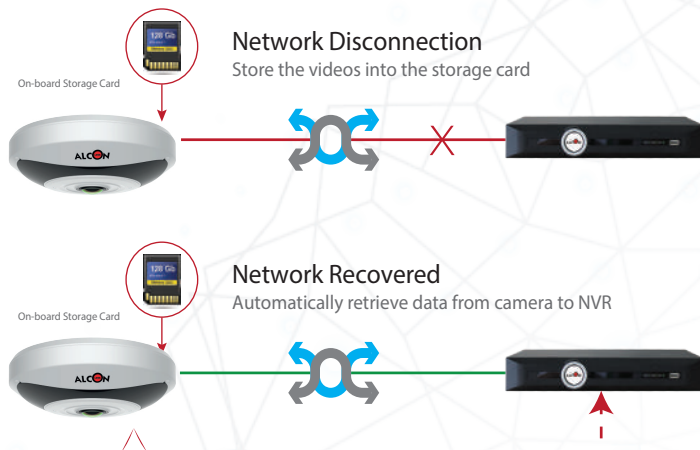

Latest Compression S+265 Technology

ALCON cameras and NVRs are coming with S+265 technology the compression ratio with H.264 technology 100:20....80% less storage another new gen technology circuit making it extremely durable and best suitable for Industrial type installations.

S+265 can save approximate 50% bitrate than H.265 technology, saves 70%-80% bandwidth compared with H.264

WIDE DYNAMIC RANGE(120dB)

Commonly used Digital WDR (D-WDR), which is a software-based technique to enhance image by adjusting the gamma value to enhance dark areas is responsible for image deterioration (i.e. the image being washed out). Alcon sensor-based WDR technology allows the camera to record greater scene details with true color reproduction even under the extreme back light and high contrast conditions. The ratio that the brightest light signal values divided by the darkest light signal values is up to 120dB

Panaromic View

Fisheye cameras use ultra-wide lenses to provide a complete view of an entire area. They are sometimes referred to as 360 cameras because they provide a 360° by 180° view of an area. Fisheye security cameras can provide complete coverage of an open area, often replacing four to six standard security cameras.

Region of Interest

A region of interest is a specified part of a Alcon CCTV camera view that is highlighted and broadcast to a separate stream from a camera.

ANR Features

NVRs (Network Video Recorders) with the ANR (Automatic Network Replenishment) function can automatically store video data on the IPC (Internet Protocol Camera) storage card when the network is disconnected. After recovery of the network, the NVR automatically retrieves the video data stored on the camera.