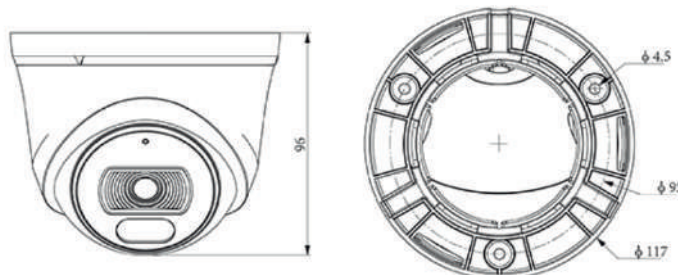

## PRIVACY MASKING

Privacy masking is a feature found in many IP cameras which is used to protect personal privacy by concealing parts of the image from view with a masked area. Examples of this use would be masking windows of domestic properties.

## SPECIFICATION

<b>Camera</b>	AL-5002-MPC-HD4CMDK-T
<b>Image Sensor</b>	1/2.8"CMOS
<b>Min. Illumination</b>	Color:0.02Lux@(F1.6,AGC ON),B/W:0Lux w ith IR
<b>Shutter Time</b>	1s~1/100000s
<b>Day&amp;Night</b>	IR-cut filter w ith auto sw itch (ICR)
<b>Smart IR</b>	Yes
<b>WDR</b>	120dB
<b>Angle Adjustment</b>	0~340°(P); 0~75°(T); 0~360°(R)
<b>Lens</b>	
<b>Lens Type</b>	Fixed focal lens
<b>Focal Length</b>	2.8mm
<b>Lens Mount</b>	M12
<b>Aperture Range</b>	F1.6
<b>Aperture Type</b>	Fixed
<b>Field of View</b>	100.1°(H); 54.3°(V); 113.9°(D)
<b>Illuminator</b>	
<b>IR LEDs</b>	2
<b>IR Distance</b>	Up to 30m
<b>Wavelength</b>	850nm
<b>White LEDs</b>	2
<b>Whitelight Distance</b>	15-20m
<b>Compression Standard</b>	
<b>Video Compression</b>	S+265/H.265/H.264B/H.264WH.264H
<b>Video Bit Rate</b>	32k~6Mbps
<b>Audio Compression</b>	G.711A/G.711U/ADPCM_D
<b>Audio Sampling Rate</b>	8kHz/32kHz/48kHz
<b>Image</b>	
<b>Max. Resolution</b>	4MP,2688×1520@25fps
<b>Main Stream</b>	PAL:25fps(2688×1520, 2560×1440, 2304×1296, 1920×1080, 1280×720) NTSC:24fps(2688×1520, 2560×1440), 30fps(2304×1296, 1920×1080, 1280×720)
<b>Sub Stream</b>	PAL:25fps(704×576, 704×288, 640×360, 352×288) NTSC:30fps(704×480, 704×240, 640×360, 352×240)
<b>BLC</b>	Yes
<b>HLC</b>	Yes
<b>AGC</b>	Yes
<b>3D DNR</b>	Yes
<b>White Balance</b>	Auto/Semi-Auto/Manual/Sunshine/Nature Light/Warmlight Lamp/Daylight Lamp/Filament Lamp/Lock White Balance
<b>ROI</b>	8 rectangular static areas
<b>OSD</b>	Overlay of additional characters in 1 regions, 1 line, with a maximum of 48 characters or 16 Chinese characters per region; 16*16/32*32/48*48/64*64
<b>Privacy Mask</b>	4 black static areas
<b>Defog</b>	Yes

## DIMENSIONS