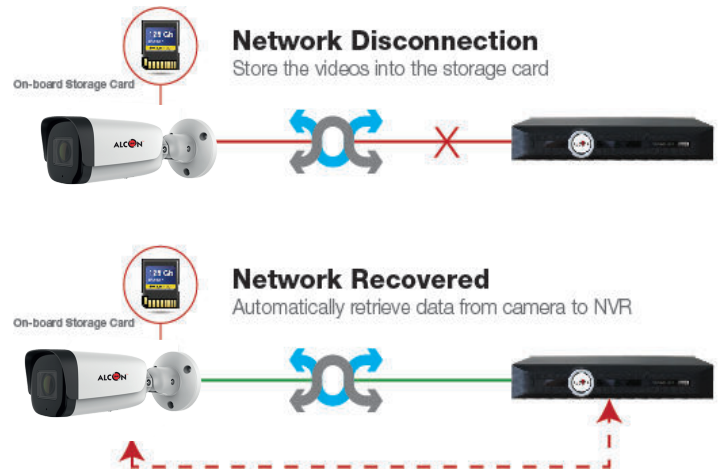

ANR FEATURES

NVRs (Network Video Recorders) with the ANR (Automatic Network Replenishment) function can automatically store video data on the IPC (Internet Protocol Camera) storage card when the network is disconnected. After recovery of the network, the NVR automatically retrieves the video data stored on the camera.

TRIPLE STREAMING

The Alcon all Camera Series supports 3 simultaneous streams.Stream 1 for Local Recording and Viewing at full resolution, stream 2 for Remote viewing and recording over the internet and stream 3 for special applications, Smart Phones and hand held devices. Keeping in mind the growing trend of video analytics and Smart Phone applications, this feature enhances analytics and mobile viewing experience over conventional IP Camera having Dual Stream only

ELECTROMAGNETIC PROTECTION

The Camera also comes with Lightning, surge and voltage transient protection This standard protects the camera from lightning & over power.

HIGH LIGHT CONTROL

Alcon HLC function is designed to allow camera capture vehicle plate license. HLC stands for Hight-light compensation, this technology is esigned to optimize the brightness of images through using digital signal processing.