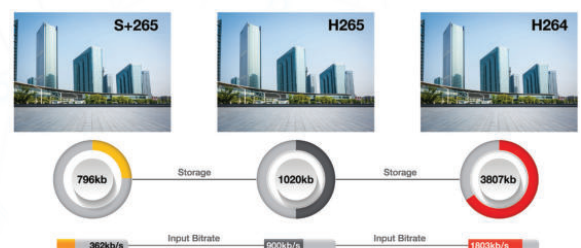

LATEST COMPRESSION H.265+ TECHNOLOGY

ALCON cameras and NVRS are coming with S+265 can save approximate 80% bitrate than H.264 technology 100:20....80% less storage another new gen technology circuit making it extremely durable and best suitable for Industrial type installations.