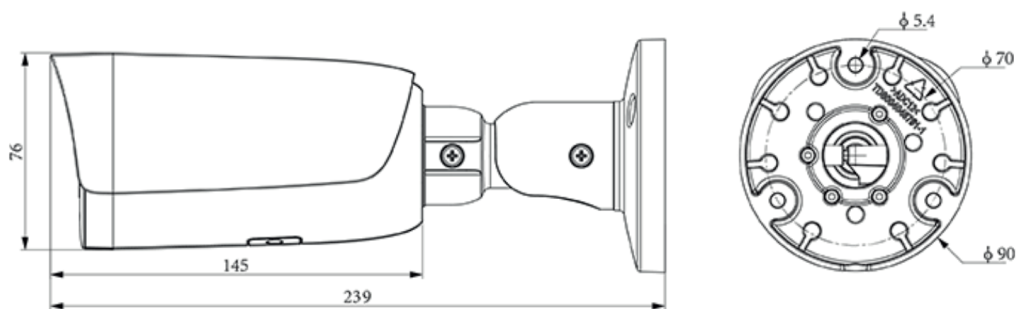

Network	
ANR	Yes
Protocols	HTTP; HTTPS; TCP/IP; UDP; UPnP; ICMP; IGMP; SNMP v1/v2/v3; DHCP; DNS; DDNS; Easy DDNS; NTP; SMTP; TLS v1.2; SSL; 802.1X; QoS; IPv4; IPv6; PPPoE; SSH; Unicast; Multicast; RTCP; ARP; SRTP; FTP; SFTP
System Compatibility	ONVIF(Profile S/T/G/M) ; SDK; CGI; Milestone; RTSP; RTMP
Remote Connection	≤7
Client	Alcon Smart Surveillance
Mobile Client	Alcon View
Web	IE10+; Firefox52+; Edge89+; Safari11+; Chrome57+
Interface	
Communication Interface	1*RJ-45 (10/100 Base-T)
Audio I/O	1; 1
Alarm I/O	2-ch,TTL inputs,3mA,3.3VDC; 1-ch,relay output,1A,24VDC
Built-in Mic	Yes
Reset Button	Yes
On-board Storage	Support microSD/microSDHC/microSDXC card,up to 512GB
RTC	Yes
Additional Interfaces	RS-485
General	
Web Client Language	English/Spanish/Korean/Italian/Turkish/Russian/Thai/French/Polish/Dutch/Hebrew /Arabic/Vietnamese/German/Ukrainian/Portuguese/Albanian
Operating Temperature	-40°C~65°C(-40°F~149°F)
Operating Humidity	≤95%RH
Storage Temperature	-40°C~65°C(-40°F~149°F)
Storage Humidity	10%~95%RH(non-condensing)
Power Supply	DC12V±25%,Max. 9.5W; PoE:IEEE 802.3af,Max. 10.5W
Protection	Surge4000V; ESD6000V; IP67, IK10
Boundary Dimensions	265(L)105(W)105(H)mm
Package Dimensions	360(L)150(W)170(H)mm
Gross Weight	1.6kg
Certification	FCC, CE, BIS & RoHS

DIMENSIONS

ORDERING INFORMATION

AL-5001-MPC-HD8MVDK

8MP Starlight Motorized 100M IR Bullet Camera

*Product specifications and availability are subject to change without notice.