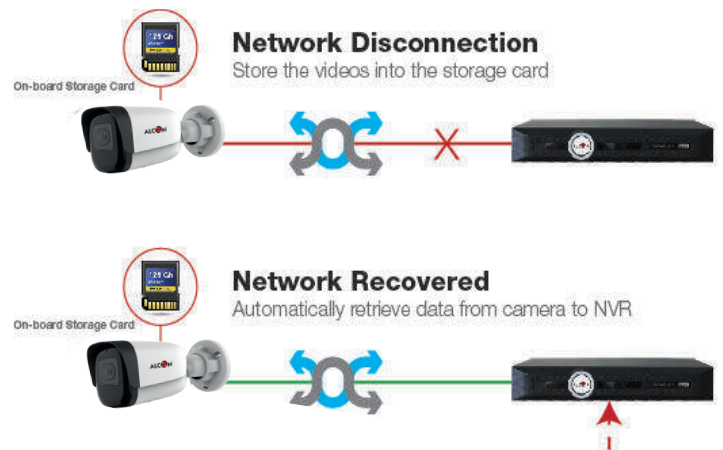

### DIGITAL NOISE REDUCTION

Digital Noise Reduction (DNR) is a method by which the camera’s imager digitally removes noise from the image. 3D DNR is an advancement of this technology which enables noise to be filtered even more effectively from the image, even in low light conditions.

### ANR FEATURES

NVRs (Network Video Recorders) with the ANR (Automatic Network Replenishment) function can automatically store video data on the IPC (Internet Protocol Camera) storage card when the network is disconnected. After recovery of the network, the NVR automatically retrieves the video data stored on the camera.